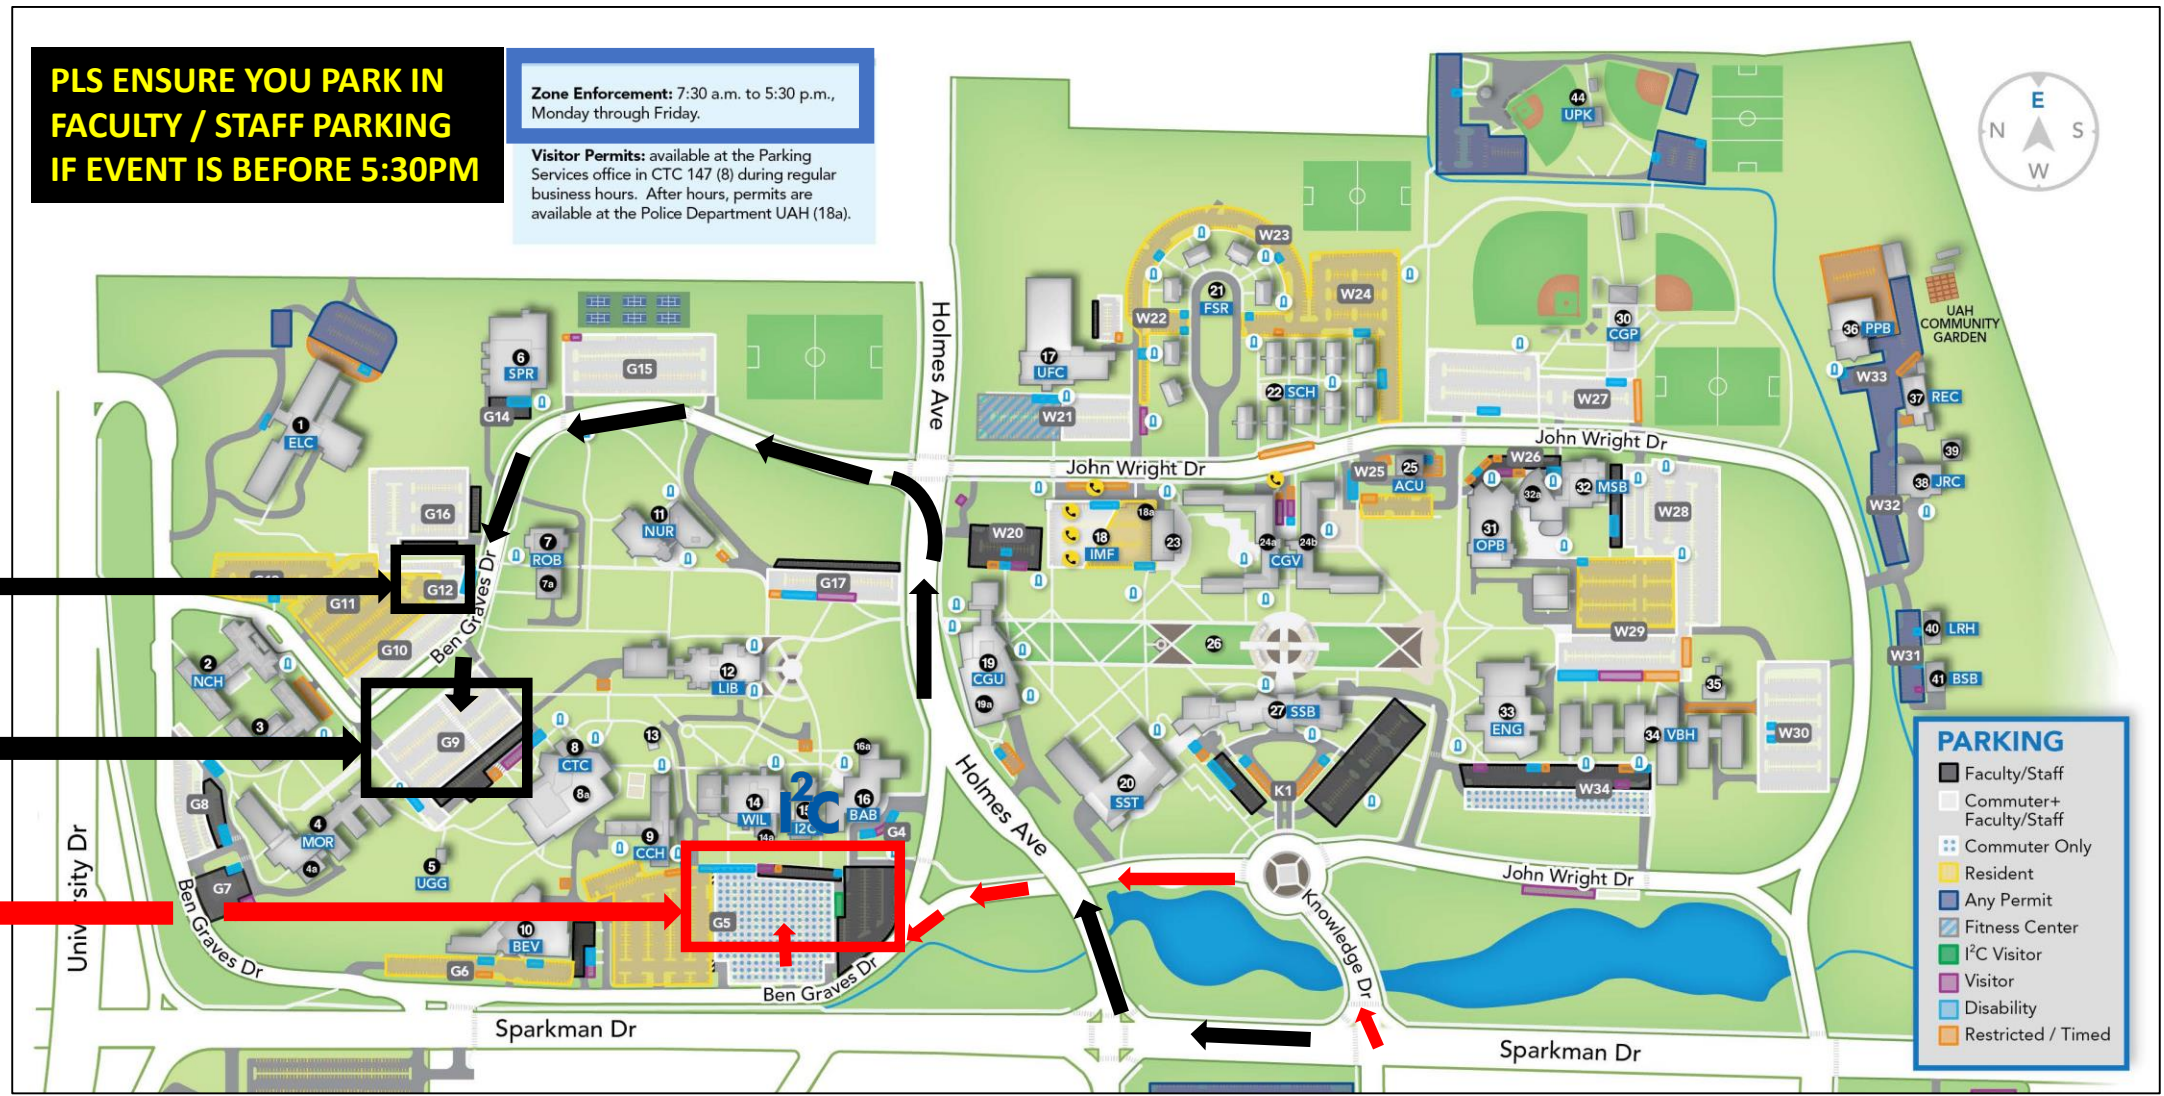

**PLS ENSURE YOU PARK IN FACULTY / STAFF PARKING IF EVENT IS BEFORE 5:30PM**

**Zone Enforcement:** 7:30 a.m. to 5:30 p.m., Monday through Friday.

**Visitor Permits:** available at the Parking Services office in CTC 147 (8) during regular business hours. After hours, permits are available at the Police Department UAH (18a).

**LOT G12**

**LOT G9**

**LOT G5**

**PARKING LOTS CLOSEST TO**

**G5** < 1 MIN WALK  
**G9** 3-5 MIN WALK  
**G12** 5-7 MIN WALK

**ADDRESS: 850 BEN GRAVES DRIVE**

**i2C IS LOCATED BETWEEN COLLEGE OF BUSINESS AND WILSON HALL**

**← ROUTE TO LOT G5**

**← ROUTE TO LOT G9 & G12**